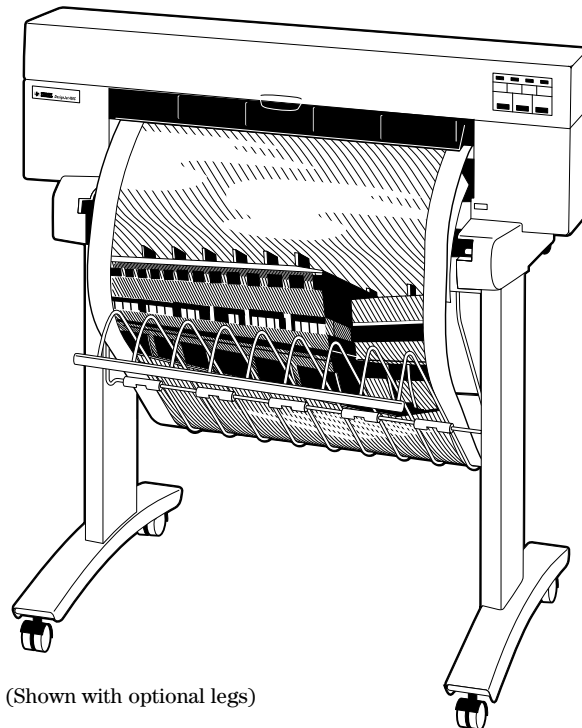

### Highlights

- Ideal for line drawings, presentations, signs, and comps, providing maximum flexibility for all kinds of jobs
- Excellent line quality and near-photo-quality images with 600-dpi-addressable black and 300-dpi color resolution
- Fast enough to give you quick turnaround and to accommodate deadline workloads; prints 2-by-3-foot check plots in under 2 minutes, final-quality line drawings in about 4 minutes, and images in about 18 minutes
- Flexible enough to fit into any office with tabletop design and optional legs kit
- Convenient and easy to use with features such as optional roll feed with integrated automatic cutter, easy single-sheet loading, and simple front panel
- Accepts a wide variety of media to handle check plots, final output, presentations, overlays, and archiving
- Custom HP-developed AutoCAD™ and Microsoft® Windows® drivers take full advantage of printer features
- HP ZoomSmart scaling technology for easy large-format printing from any Windows application
- Genuine HP CAD languages—the industry standards—for compatibility with virtually all major applications
- Traditional HP quality and reliability for consistent, dependable performance—backed by a one-year warranty with free onsite service
- Optional color upgrade for black-only models
- HP DesignJet 455CA printer includes a software PostScript emulation for Macintosh graphics applications, plus roll feed